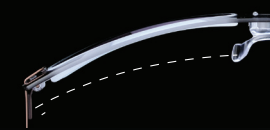

CONVENTIONAL LENS

VISION THROUGH THE PERIPHERY OF THE LENS

SEEMAX INFINITE

Visual comfort: ●●●●●

Visual comfort: ●●●●●●●●

EXTRAORDINARY VISUAL COMFORT FOR EVERY WEARER

8-Axis optimisation

The lens design is optimised along 8 axes to allow the optimum aberration reduction.

1-AXIS OPTIMISATION

8-AXIS OPTIMISATION

SHARPER VISION IN ALL DIRECTIONS

Base curve matching

Up to 8 different lens curvatures are available to ensure the lenses can fit with any frame.

CONVENTIONAL LENS

SEEMAX INFINITE

OUTSTANDING AESTHETICS

Frame shape & fit recognition

The lens design takes into account the frame shape and how the frame fits on your face, so that the viewing area is optimised where you need it most.