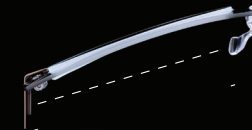

CONVENTIONAL LENS

VISION THROUGH THE PERIPHERY OF THE LENS

SEEMAX INFINITE

Visual comfort: ●●●●●

Visual comfort: ●●●●●●●●

EXTRAORDINARY VISUAL COMFORT FOR EVERY WEARER

8-Axis optimisation

The lens design is optimised along 8 axes to allow the optimum aberration reduction.

1-AXIS OPTIMISATION

8-AXIS OPTIMISATION

SHARPER VISION IN ALL DIRECTIONS

Base curve matching

Up to 8 different lens curvatures are available to ensure the lenses can fit with any frame.

CONVENTIONAL LENS

SEEMAX INFINITE

OUTSTANDING AESTHETICS

Frame shape & fit recognition

The lens design takes into account the frame shape and how the frame fits on your face, so that the viewing area is optimised where you need it most.